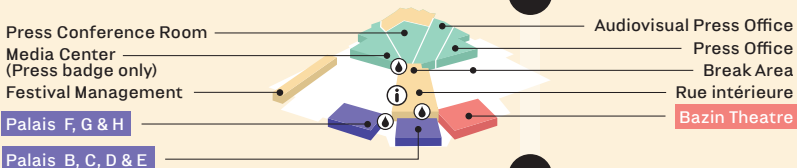

LEVEL**+5****+4****+3****+1****0****-1**

-  Festival Theatre
-  Marché Theatre
-  Press Area

-  Info Desk
-  Water Fountain
-  Special Needs Access